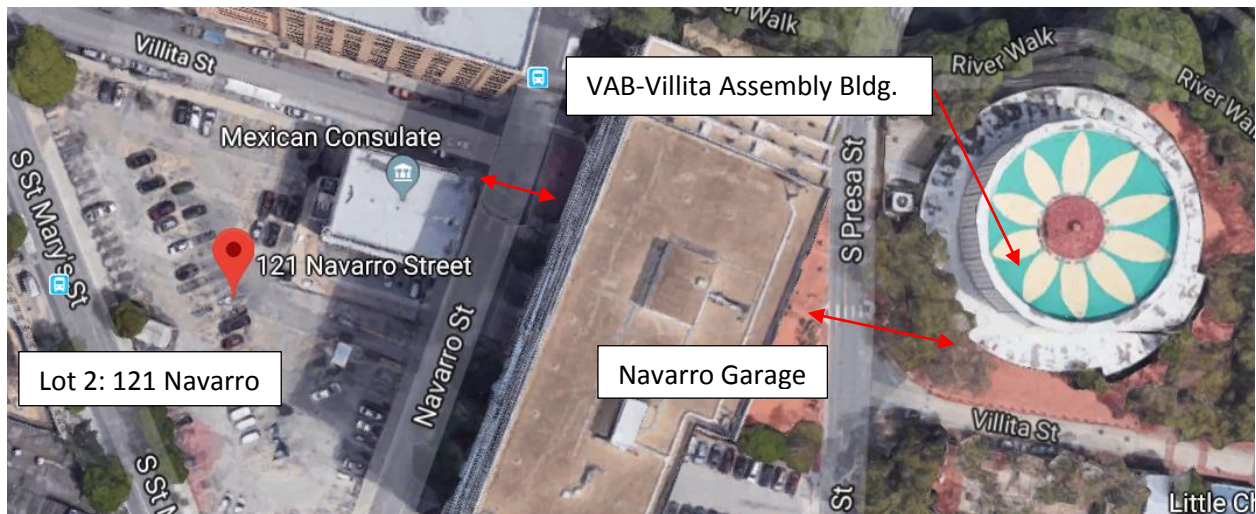

CPS Energy Lot 2 (121 Navarro)

Courtesy request:

- Turn on your vehicle headlights
- Speed limit is 5 mph
- Be prepared to yield or stop for vehicles and pedestrians

Helpful navigation:

- Entry to lot is on Navarro St.
- Exit from lot is on St. Mary's St.
- No assigned parking
- No overnight parking

Pedestrians:

- Pedestrian exit/entry paths are clearly marked
- Do not use vehicle entry/exit paths as a pedestrian walk-way
- Follow posted signs as your guide

Villita Assembly Building (VAB) - Located behind the Navarro Garage. Pedestrians: Walk to corner of Navarro and Villita streets and use crossing guide to CPS Energy breezeway. Use crosswalk on S. Presa St. to arrive at VAB.

Satellite View

Street View